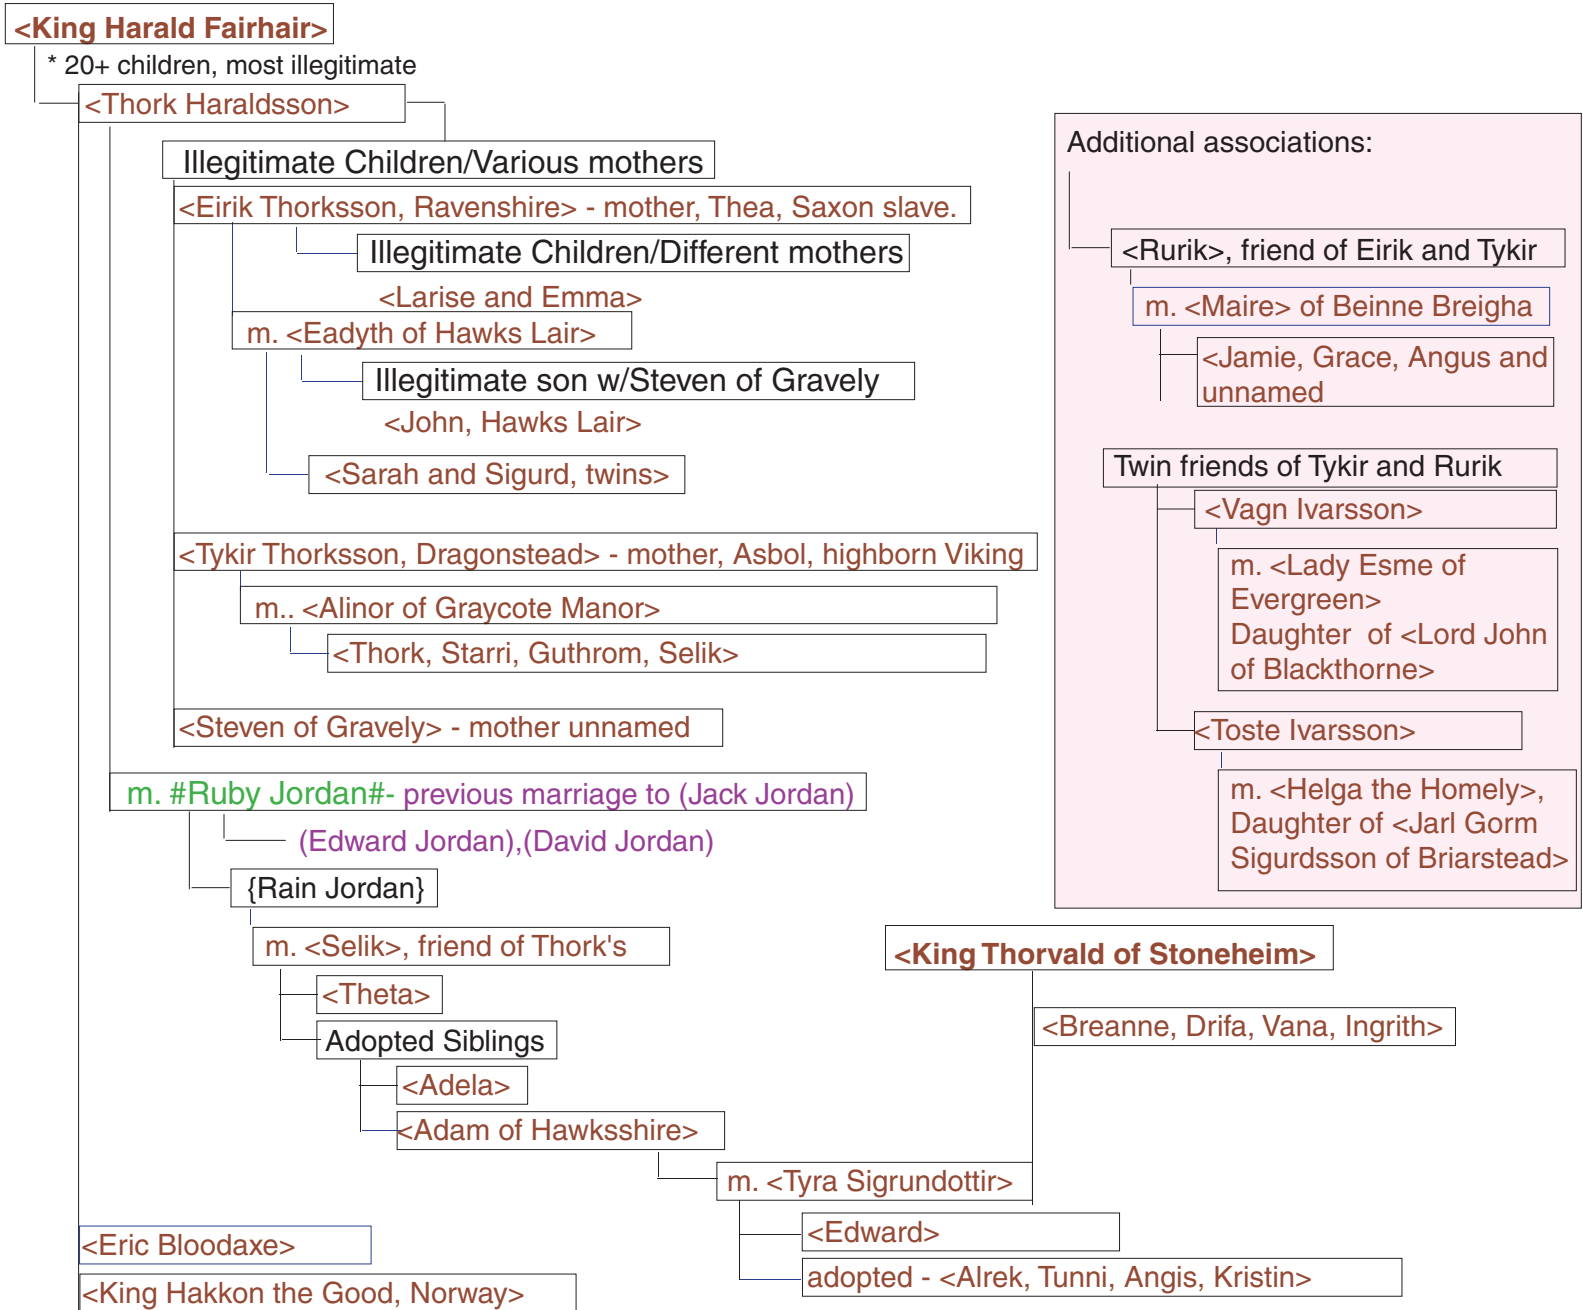

# VIKING SERIES 1

This chart includes characters from:

THE RELUCTANT VIKING | THE OUTLAW VIKING | THE TARNISHED LADY  
 THE BEWITCHED VIKING | THE BLUE VIKING | MY FAIR VIKING  
 A TALE OF TWO VIKINGS

## LEGEND

- <> historical figures who stayed in the past
- () contemporary figures who stayed in the present
- ## contemporary figures who traveled to past, then returned to present